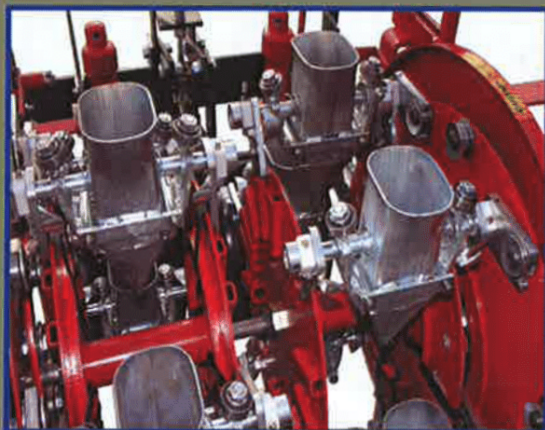

Mechanical Transplanter Company

MODEL 912T & 948T

TWIN ROW MULCH PLANTERS

NEW

Twin Row Mulch Planter

- * 12", 14", 16" or 18" rows
- * Plant spacing starts at 10"
- * Staggered plant capability
- * Choice of flat trays or carousel
- * 2-Size pocket points available
Small for cells up to 1-1/2"
Large for cells from 1-1/2" - 2-1/4"

NEW Quick change pocket system. Pockets can be changed in minutes. Lift clips, pull pockets up and out; slots are numbered for fast easy spacing changes (Plants can be staggered as shown below).

Twin row widths available: 12", 14", 16", 18"
for row widths beyond 18" use two 912's