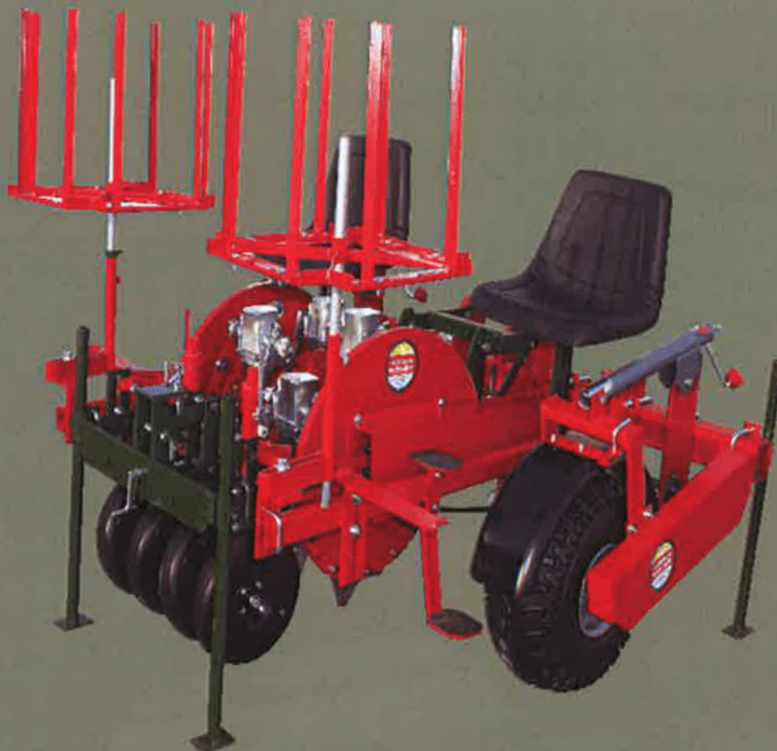

Mechanical Transplanter Company

MODEL 912T & 948T

TWIN ROW MULCH PLANTERS

NEW

Twin Row Mulch Planter

- * 12", 14", 16" or 18" rows
- * Plant spacing starts at 10"
- * Staggered plant capability
- * Choice of flat trays or carousel
- * 2-Size pocket points available
Small for cells up to 1-1/2"
Large for cells from 1-1/2" - 2-1/4"

NEW Quick change pocket system. Pockets can be changed in minutes. Lift clips, pull pockets up and out; slots are numbered for fast easy spacing changes (Plants can be staggered as shown below).

Twin row widths available: 12", 14", 16", 18"
for row widths beyond 18" use two 912's

Spacing Chart for 912 & 948

	912	948
6 pocket	10"	13.5"
5 pocket	12"	16.5"
4 pocket	16"	22"
3 pocket	21"	27"
2 pocket	32"	44"
1 pocket	64"	88"

Twin row planting strawberry cells

1395 US 17 South
Elizabeth City, NC 27909
Phone: (252) 264-2400